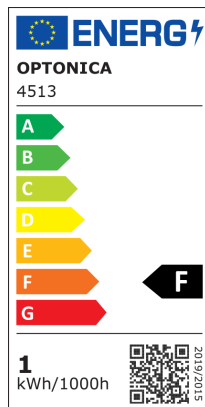

LED modul leće 3 2835

Snaga

0.72W

Svijetla boja

Warm white

Stamps

Tehnička specifikacija

Brand	Optonica	On/Off Cycles	25 000x
Product Code	MO2835-A1	Instant On	0.2s
Power	0.72W	Material	Thermoplastic
Energy Consumption	0.72 kWh/1000h	Operating Frequency	50-60 Hz
Input voltage	DC12V	Temperature	-20°C / +40°C
Flux	80 lm	Ra ≥	80
FLUX per watt	110lm/W	Life span	25 000 Hours
IP	65	LED Type	SMD
Dimmable	Yes	Lumen maintenance at end of service life	70%
Correlated Color Temperature	3000K	Size of product	58x12 mm
Light Color	Warm white	Items per pack	20
EAN Code	3800156645134	Gross weight	0,169 kg
Energy Efficiency Label	F	Net weight	0,169 kg
Beam angle	160°	Warranty	3 Years
Power Factor	0.5		