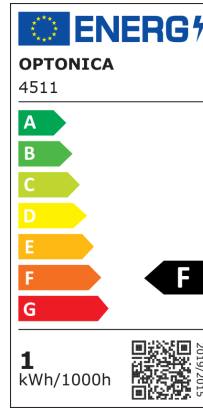

LED Lens Modulo 3 2835

Potencia

0.72W

Color de luz

 Luz blanca

Stamps

RoHS

Especificación técnica

Brand	Optonica	On/Off Cycles	25 000x
Product Code	MO2835-A1	Instant On	0.2s
Power	0.72W	Material	Thermoplastic
Energy Consumption	0.72 kWh/1000h	Operating Frequency	50-60 Hz
Input voltage	DC12V	Temperature	-20°C / +40°C
Flux	80 lm	Ra ≥	80
FLUX per watt	110lm/W	Life span	25 000 Hours
IP	65	Color Code	865
Dimmable	Yes	LED Type	SMD
Correlated Color Temperature	7000K	Lumen maintenance at end of service life	70%
Light Color	Luz blanca	Size of product	15 mm x 57 mm
EAN Code	3800156645110	Items per pack	20
Energy Efficiency Label	F	Gross weight	0,169 kg
Beam angle	160º	Net weight	0,169 kg
Power Factor	0.5	Warranty	3 Years