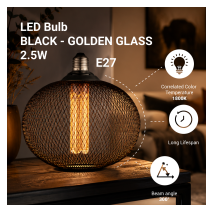

LED žarulja E27 2,5 W crna - zlatno staklo

Snaga

2.5W

Svijetla boja

 Warm white

Stamps

RoHS

-80

Tehnička specifikacija

Brand	Optonica	On/Off Cycles	25 000x
Product Code	SP3-B1	Instant On	0.1s
Socket	E27	Operating Frequency	50-60 Hz
Power	2.5W	Temperature	-20°C / +40°C
Energy Consumption	2.5 kWh/1000h	Ra ≥	80
Input voltage	AC180-240V	Life span	25 000 Hours
Flux	188 lm	Lumen maintenance at end of service life	70%
FLUX per watt	75 lm/W	Size of product	Φ200x180 mm
IP	20	Size of package	208x208x195 mm
Dimmable	No	Items per pack	1
Correlated Color Temperature	1800K	Items per box	8
Light Color	Warm white	Color Of The Shell	Black
EAN Code	3801057117058	Material	ALU+Glass
Energy Efficiency Label	G	Warranty	2 Years
Beam angle	300°		