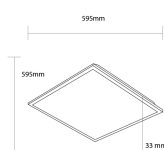

LED pozadinski osvijetljen panel 60*60 36W 3CCT CRI>80 - s pogonom (minimalna narudžba 10 kom/kutija)

Vlast

36W

Stamps

CE

RoHS

-80

Svijetla boja

CCT

Tehnička specifikacija

Brand	Optonica	On/Off Cycles	25 000x
Product Code	DL36-A7	Instant On	0.1s
Power	36W	Material	Aluminium
Energy Consumption	36 kWh/1000h	Operating Frequency	50-60 Hz
Input voltage	AC220-240V	Temperature	-20°C / +40°C
Flux	4320 lm	Ra ≥	80
FLUX per watt	120 lm/W	Life span	25 000 Hours
IP	20	Lumen maintenance at end of service life	70%
Dimmable	No	Size of product	595x595x33 mm
Correlated Color Temperature	3000K/4000K/6000K	Size of package	600x360x600 mm
Light Color	CCT	Items per pack	NO BOX
EAN Code	3801057127798	Items per box	10
Energy Efficiency Label	D	Warranty	2 Years
Beam angle	120°		