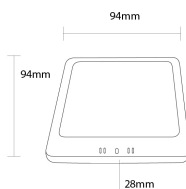

Image not found or type unknown

6W LED površinski panel, kvadratni, 3CCT, crni

Vlast

6W

Stamps

CE

RoHS

-80

Svijetla boja

CCT

Tehnička specifikacija

Brand	Optonica	On/Off Cycles	25 000x
Product Code	DL6-B1	Instant On	0.1s
Power	6W	Material	Aluminium
Energy Consumption	6 kWh/1000h	Operating Frequency	50-60 Hz
Input voltage	AC85-265V	Temperature	-20°C / +40°C
Flux	420lm	Ra ≥	80
FLUX per watt	70lm/W	Life span	25 000 Hours
IP	20	Lumen maintenance at end of service life	70%
Dimmable	No	Size of product	94x94x28mm
Correlated Color Temperature	3000K/4000K/6000K	Size of package	116x30x116 mm
Light Color	CCT	Items per pack	1
EAN Code	3801057129334	Items per box	100
Energy Efficiency Label	G	Warranty	2 Years
Beam angle	120°		