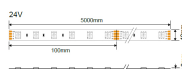

LED traka 5050 24V vodootporna Profesionalno izdanje