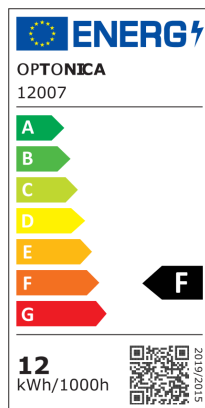

Foco LED de superficie 12W Blanco 4000K CHIP BRIDGELUX AJUSTABLE

Potencia

12W

Color de luz

Blanca neutral

Stamps

RoHS

-80

Especificación técnica

Brand	Optonica	On/Off Cycles	25 000x
Product Code	OT1-A2	Instant On	0.1s
Power	12W	Material	Aluminium
Energy Consumption	12 kWh/1000h	Operating Frequency	50-60 Hz
Input voltage	AC220-240V	Temperature	-20°C / +40°C
Flux	960lm	Ra ≥	80
FLUX per watt	80lm/W	Life span	25 000 Hours
IP	20	Lumen maintenance at end of service life	70%
Dimmable	No	Size of product	φ100x105mm
Correlated Color Temperature	4000K	Size of package	105x105x115mm
Light Color	Blanca neutral	Items per pack	1
EAN Code	3801057120072	Items per box	30
Energy Efficiency Label	F	Color Of The Shell	White
Beam angle	24°	Warranty	2 Years