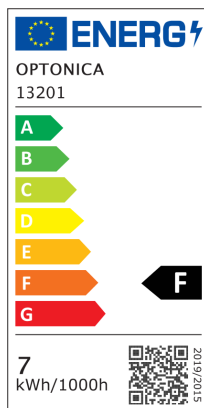

Faretto LED da incasso/superficie - Rotondo CCT/POTENZA-SELEZIONABILE

Potenza

7W

Colore della luce

CCT

Stamps

Specifiche tecniche

Brand	Optonica	Instant On	0.1s
Product Code	CB7-A1	Material	Plastic
Power	7W	Operating Frequency	50-60 Hz
Energy Consumption	7 kWh/1000h	Temperature	-20°C / +40°C
Input voltage	AC220-240V	Ra ≥	80
Flux	560 lm	Life span	25 000 Hours
FLUX per watt	80lm/W	Lumen maintenance at end of service life	70%
IP	20	Size of product	Φ90x25 mm
Dimmable	No	Size of package	92x40x92mm
Correlated Color Temperature	3000K/4000K/6000K	Items per pack	1
Light Color	CCT	Items per box	50
EAN Code	3801057132013	Color Of The Shell	White
Energy Efficiency Label	F	Others	3W / 5W / 7W - POWER SELECTABLE
Beam angle	60°	Warranty	2 Years
On/Off Cycles	25 000x		