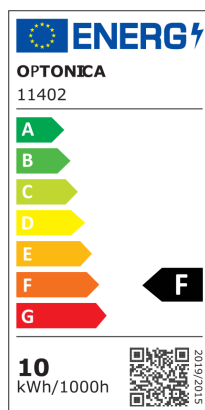

LED svijeća C38 E14 10W 4500K

Snaga

10W

Svijetla boja

Stamps

Tehnička specifikacija

Brand	Optonica	On/Off Cycles	25 000x
Product Code	SP9-A3	Instant On	0.1s
Power	10W	Material	Plastic + ALU
Energy Consumption	10 kWh/1000h	Operating Frequency	50-60 Hz
Input voltage	AC220-240V	Temperature	-20°C / +40°C
Flux	1000 lm	Ra ≥	80
FLUX per watt	100lm/W	Life span	25 000 Hours
IP	20	Lumen maintenance at end of service life	70%
Dimmable	No	Size of product	Φ38x116 mm
Correlated Color Temperature	4500K	Size of package	38x38x116 mm
Light Color	Neutral white	Items per pack	1
EAN Code	3801057114026	Items per box	100
Energy Efficiency Label	F	Color Of The Shell	White
Beam angle	90°	Warranty	2 Years