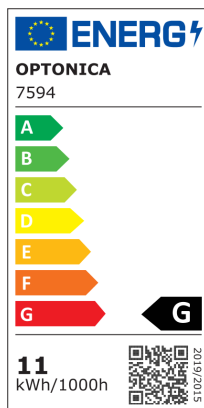

### LED zidna svjetiljka 11W IP20 s ON/OFF prekidačem + USB crna 4200K

Snaga

11W

Svijetla boja

Neutral white

Stamps

RoHS

-80

## Tehnička specifikacija

Brand	Optonica	On/Off Cycles	25 000x
Product Code	WL11-A6	Instant On	0.1s
Power	11W	Operating Frequency	50-60 Hz
Energy Consumption	11 kWh/1000h	Temperature	-20°C / +40°C
Input voltage	AC220-240V	Ra ≥	80
Flux	700 lm	Life span	25 000 Hours
FLUX per watt	64lm/W	Body Color	Black
IP	20	Lumen maintenance at end of service life	70%
Dimmable	No	Size of product	81x353x120 mm
Correlated Color Temperature	4200K	Size of Box	85x85x360mm
Light Color	Neutral white	Items per pack	1
EAN Code	3800156675940	Items per box	20
Energy Efficiency Label	G	Material	ALU + PC
Beam angle	280°	Warranty	2 Years