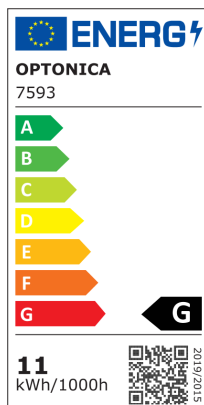

LED zidna svjetiljka 11W IP20 s ON/OFF prekidačem + USB crna 3000K

Snaga

11W

Svijetla boja

Stamps

Tehnička specifikacija

Brand	Optonica	On/Off Cycles	25 000x
Product Code	WL11-A6	Instant On	0.1s
Power	11W	Operating Frequency	50-60 Hz
Energy Consumption	11 kWh/1000h	Temperature	-20°C / +40°C
Input voltage	AC220-240V	Ra ≥	80
Flux	700 lm	Life span	25 000 Hours
FLUX per watt	64lm/W	Body Color	Black
IP	20	Lumen maintenance at end of service life	70%
Dimmable	No	Size of product	300x80x126mm
Correlated Color Temperature	3000K	Size of Box	85x85x360mm
Light Color	Warm white	Items per pack	1
EAN Code	3800156675933	Items per box	20
Energy Efficiency Label	G	Material	ALU + PC
Beam angle	280°	Warranty	2 Years