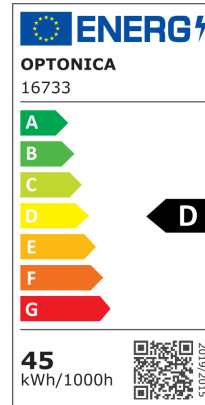

LED cijevna svjetiljka 45W 150cm IP20 - CCT

Snaga

45W

Svijetla boja

CCT

Stamps

RoHS

-80

Tehnička specifikacija

Brand	Optonica	Instant On	0.1s
Product Code	OT50-B1	Operating Frequency	50-60 Hz
Power	45W	Temperature	-20°C / +40°C
Energy Consumption	45 kWh/1000h	Ra ≥	80
Input voltage	AC220-240V	Life span	25 000 Hours
Flux	6000 lm	Body Color	White
FLUX per watt	120lm/W	Lumen maintenance at end of service life	70%
IP	20	Size of product	1500x75x28mm
Correlated Color Temperature	3000K/4000K/6000K	Size of package	1550x80x35mm
Light Color	CCT	Items per pack	1
EAN Code	3801057167336	Items per box	36
Energy Efficiency Label	D	Material	PC+Glass
Beam angle	120°	Warranty	2 Years
On/Off Cycles	25 000x		