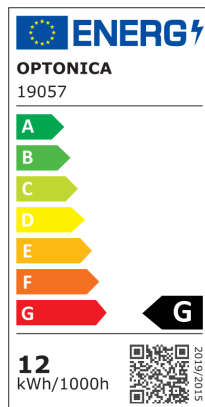

LED unutarnja svjetiljka 12W satensko zlato

Snaga

12W

Svijetla boja

Stamps

Tehnička specifikacija

Brand	Optonica	On/Off Cycles	25 000x
Product Code	PD12-A4	Instant On	0.1s
Power	12W	Material	ALU+ACRYLIC
Energy Consumption	12 kWh/1000h	Operating Frequency	50-60 Hz
Input voltage	AC175-265V	Temperature	-20°C / +40°C
Flux	960lm	Ra ≥	80
FLUX per watt	80 lm/W	Life span	25 000 Hours
IP	20	Lumen maintenance at end of service life	70%
Dimmable	No	Size of product	Φ210x380mm
Correlated Color Temperature	3000K	Items per pack	1
Light Color	Warm white	Items per box	1
EAN Code	3801057190570	Color Of The Shell	Satin Gold
Energy Efficiency Label	G	Warranty	2 Years
Beam angle	180°		