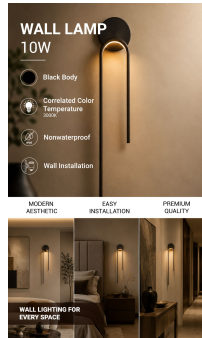

LED Lampada Da Soffitto 10W Nero Sabbia

Puissance

10W

Couleur de lumière

Stamps

RoHS

-80

Technical Specification

Brand	Optonica	On/Off Cycles	25 000x
Product Code	PD10-A4	Instant On	0.1s
Power	10W	Material	ALU+Iron
Energy Consumption	10 kWh/1000h	Operating Frequency	50-60 Hz
Input voltage	AC175-265V	Temperature	-20°C / +40°C
Flux	800 lm	Ra ≥	80
FLUX per watt	80 lm/W	Life span	25 000 Hours
IP	20	Lumen maintenance at end of service life	70%
Dimmable	No	Size of product	562 x 120 x 47 mm
Correlated Color Temperature	3000K	Items per pack	1
Light Color	Lumière chaude	Items per box	10
EAN Code	3801057190600	Color Of The Shell	Sand Black
Energy Efficiency Label	G	Warranty	2 Years
Beam angle	180°		