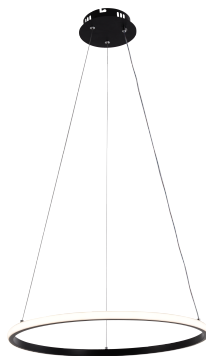

LED viseća lampa CCT 30W crna, dimabilna + daljinski upravljač

Snaga

30W

Svijetla boja

CCT

Stamps

RoHS

-80

Tehnička specifikacija

Brand	Optonica	Instant On	0.1s
Product Code	PD30-A3	Material	Iron + Silicone
Power	30W	Operating Frequency	50-60 Hz
Energy Consumption	30 kWh/1000h	Temperature	-20°C / +40°C
Input voltage	AC220-240V	Ra ≥	80
Flux	2080 lm	Life span	25 000 Hours
FLUX per watt	69 lm/W	Lumen maintenance at end of service life	70%
IP	20	Size of product	Ø 500x1000 mm
Dimmable	Yes	Items per pack	1
Correlated Color Temperature	3000K-6000K	Items per box	5
Light Color	CCT	Color Of The Shell	Black
EAN Code	3801057190020	Remote Control	Yes
Energy Efficiency Label	G	Gross weight	1,920 kg
Beam angle	180°	Net weight	1,100 kg
On/Off Cycles	25 000x	Warranty	2 Years