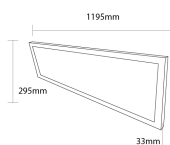

LED panel s pozadinskim osvjetljenjem 36W 120x30 s pretvaračem (minimalna narudžba: 6 kom/kutija)

Vlast

36W

Svijetla boja

White light

Stamps

CE

RoHS

-80

Tehnička specifikacija

Brand	Optonica	On/Off Cycles	25 000x
Product Code	DL36-A7	Instant On	0.1s
Power	36W	Material	Aluminium
Energy Consumption	36 kWh/1000h	Operating Frequency	50-60 Hz
Input voltage	AC220-240V	Temperature	-20°C / +40°C
Flux	4320 lm	Ra ≥	80
FLUX per watt	120lm/W	Life span	25 000 Hours
IP	20	Body Color	White
Dimmable	No	Lumen maintenance at end of service life	70%
Correlated Color Temperature	6000K	Size of product	1195x295x33mm
Light Color	White light	Size of package	1215x230x315mm
Wattage Equivalent	313W	Items per pack	NO BOX
EAN Code	3801057127743	Items per box	6
Energy Efficiency Label	D	Warranty	2 Years
Beam angle	120°		