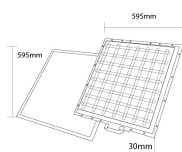

LED panel s pozadinskim osvjetljenjem 36W 60x60 UGR<19 s pogonom (minimalna narudžba 10 kom/kutija)

Snaga

36W

Svijetla boja

White light

Stamps

Tehnička specifikacija

Brand	Optonica	On/Off Cycles	25 000x
Product Code	DL36-A7	Instant On	0.1s
Power	36W	Material	Aluminium
Energy Consumption	36 kWh/1000h	Operating Frequency	50-60 Hz
Input voltage	AC220-240V	Temperature	-20°C / +40°C
Flux	4320 lm	Ra ≥	80
FLUX per watt	120lm/W	Life span	25 000 Hours
IP	20	Body Color	White
Dimmable	No	Lumen maintenance at end of service life	70%
Correlated Color Temperature	6000K	Size of product	595x595x30mm
Light Color	White light	Size of package	615x360x615mm
Wattage Equivalent	313W	Items per pack	NO BOX
EAN Code	3801057127774	Items per box	10
Energy Efficiency Label	D	Warranty	2 Years
Beam angle	120°		