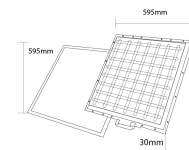

LED panel s pozadinskim osvjetljenjem 36W 60x60 s pogonom (minimalna narudžba: 10 kom/kutija)

Vlast

36W

Svijetla boja

White light

Stamps

CE

RoHS

-80

Tehnička specifikacija

Brand	Optonica	On/Off Cycles	25 000x
Product Code	DL36-A7	Instant On	0.1s
Power	36W	Material	Aluminium
Energy Consumption	36 kWh/1000h	Operating Frequency	50-60 Hz
Input voltage	AC220-240V	Temperature	-20°C / +40°C
Flux	4320 lm	Ra ≥	80
FLUX per watt	120lm/W	Life span	25 000 Hours
IP	20	Body Color	White
Dimmable	No	Lumen maintenance at end of service life	70%
Correlated Color Temperature	6000K	Size of product	595x595x30mm
Light Color	White light	Size of package	615x360x615mm
Wattage Equivalent	313W	Items per pack	NO BOX
EAN Code	3801057127712	Items per box	10
Energy Efficiency Label	D	Warranty	2 Years
Beam angle	120°		