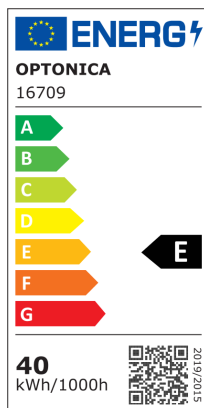

LED vodootporna rasvjetna armatura 40W 120CM za hitne slučajeve - POVEZIVO

Vlast

40W

Svijetla boja

White light

Stamps

RoHS

-80

Tehnička specifikacija

Brand	Optonica	Instant On	0.1s
Product Code	OT40-A1	Operating Frequency	50-60 Hz
Power	40W	Temperature	-20°C / +40°C
Energy Consumption	40 kWh/1000h	Ra ≥	80
Input voltage	AC220-240V	Life span	25 000 Hours
Flux	4400 Lm	Body Color	Gray + White Body
FLUX per watt	110lm/W	Lumen maintenance at end of service life	70%
IP	65	Size of product	1186x70x60mm
Correlated Color Temperature	6000K	Size of package	1211x65x75mm
Light Color	White light	Items per pack	1
EAN Code	3801057167091	Items per box	9
Energy Efficiency Label	E	Battery life	Up to 3 Hours
Beam angle	120°	Material	PC+Glass
On/Off Cycles	25 000x	Warranty	2 Years