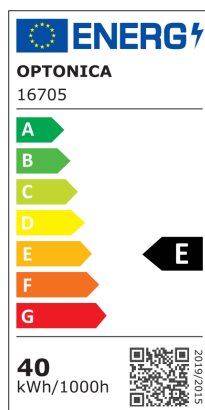

LED vodootporna rasvjetna armatura 40W 120CM s senzorom - POVEZIVO

Snaga

40W

Svijetla boja

White light

Stamps

Tehnička specifikacija

Brand	Optonica	Instant On	0.1s
Product Code	OT40-A1	Operating Frequency	50-60 Hz
Power	40W	Temperature	-20°C / +40°C
Energy Consumption	40 kWh/1000h	Ra ≥	80
Input voltage	AC220-240V	Life span	25 000 Hours
Flux	4400 Lm	Body Color	Gray + White Body
FLUX per watt	110lm/W	Lumen maintenance at end of service life	70%
IP	65	Size of product	1186x70x60mm
Correlated Color Temperature	6000K	Size of package	1211x65x75mm
Light Color	White light	Items per pack	1
EAN Code	3801057167053	Items per box	9
Energy Efficiency Label	E	Material	PC+Glass
Beam angle	120°	Warranty	2 Years
On/Off Cycles	25 000x		