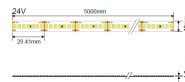

### LED traka 2835 24V 18W/m 238LED/m

Snaga

18W/m

Svijetla boja

Stamps

## Tehnička specifikacija

<b>Brand</b>	Optonica	<b>Beam angle</b>	120°
<b>Product Code</b>	ST2835-A3	<b>On/Off Cycles</b>	25 000x
<b>Power</b>	18W/m	<b>Instant On</b>	0.1s
<b>Energy Consumption</b>	18 kWh/1000h	<b>Material</b>	Flex PCB
<b>Input voltage</b>	DC24V	<b>Operating Frequency</b>	50-60 Hz
<b>Flux</b>	2340 lm/m	<b>Life span</b>	25 000 Hours
<b>IP</b>	20	<b>LED Type</b>	SMD
<b>Dimmable</b>	Yes	<b>Roll</b>	5 m
<b>Correlated Color Temperature</b>	3000K	<b>Lumen maintenance at end of service life</b>	70%
<b>Light Color</b>	Warm white	<b>Size of product</b>	10x2 mm
<b>EAN Code</b>	3800156648791	<b>Operating Temperature</b>	-20°C/+40°C
<b>Energy Efficiency Label</b>	D	<b>Warranty</b>	2 Years