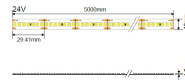

LED traka 2835 24V 18W/m 238LED/m

Snaga

18W/m

Svijetla boja

Stamps

Tehnička specifikacija

Brand	Optonica	Beam angle	120°
Product Code	ST2835-A3	On/Off Cycles	25 000x
Power	18W/m	Instant On	0.1s
Energy Consumption	18 kWh/1000h	Material	Flex PCB
Input voltage	DC24V	Operating Frequency	50-60 Hz
Flux	2340 lm/m	Life span	25 000 Hours
IP	20	LED Type	SMD
Dimmable	Yes	Roll	5 m
Correlated Color Temperature	4000K	Lumen maintenance at end of service life	70%
Light Color	Neutral white	Size of product	10x2 mm
EAN Code	3800156648784	Operating Temperature	-20°C/+40°C
Energy Efficiency Label	D	Warranty	2 Years