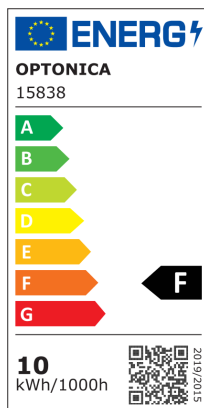

Foco Proyector LED SMD IP65 Cuerpo Blanco con Sensor

Potencia

10W

Color de luz

Blanca neutral

Stamps

RoHS

-80

Especificación técnica

Brand	Optonica	Temperature	-20°C / +40°C
Product Code	FL10-B3	Life span	25 000 Hours
Power	10W	Body Color	White
Energy Consumption	10 kWh/1000h	LED Type	SMD
Input voltage	AC180-265V	Lumen maintenance at end of service life	70%
Flux	900 lm	Size of product	108 x 127 x 26 mm
FLUX per watt	90lm/W	Size of package	11.5x5x14.3cm
IP	65	Size of Box	59.5x26.5x30x5cm
Dimmable	No	Items per pack	1
Correlated Color Temperature	4000K	Items per box	50
Light Color	Blanca neutral	Cable	15 cm
EAN Code	3801057158389	Detection Distance	8 M
Energy Efficiency Label	F	Sensitivity angle	120 degree
Beam angle	120°	Gross weight	0,255 kg
On/Off Cycles	25 000x	Net weight	0,209 kg
Instant On	0.1s	Time Function	12sec-7min - adjustable
Material	ALU + Glass	Warranty	2 Years