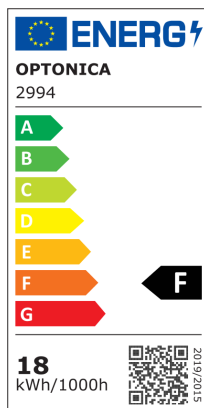

Mini pannello a LED Backlit Surface quadro slim

Potenza

18W

Colore della luce

Luce naturale

Stamps

RoHS

-80

Specifiche tecniche

Brand	Optonica	Instant On	0.1s
Product Code	DL18-B1	Operating Frequency	50-60 Hz
Power	18W	Temperature	-20°C / +40°C
Energy Consumption	18 kWh/1000h	Ra ≥	80
Input voltage	AC85-265V	Life span	25 000 Hours
Flux	1350 lm	Lumen maintenance at end of service life	70%
FLUX per watt	75lm/W	Size of product	210x210x28mm
IP	20	Size of package	22.5x3.5x22.5cm
Dimmable	No	Size of Box	46x37.5x24cm
Correlated Color Temperature	4500K	Items per pack	1
Light Color	Luce naturale	Items per box	20
EAN Code	3800156629943	Material	Aluminium
Energy Efficiency Label	F	Gross weight	0,321 kg
Beam angle	120°	Net weight	0,256 kg
On/Off Cycles	25 000x	Warranty	2 Years