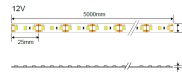

LED traka 12V 2835 nevodootporna 5mm

Vlast

9W/m

Svijetla boja

Stamps

Tehnička specifikacija

Brand	Optonica	Instant On	0.1s
Product Code	ST2835-A1	Operating Frequency	50-60 Hz
Power	9W/m	Temperature	-20°C / +40°C
Energy Consumption	9 kWh/1000h	Life span	25 000 Hours
Input voltage	DC12V	LED Type	SMD
Flux	900 lm/m	LEDs/m	120 SMD/M
FLUX per watt	100lm/W	Roll	5 m
IP	20	Lumen maintenance at end of service life	70%
Correlated Color Temperature	3000K	Material	Flex PCB
Light Color	Warm white	Dimensions	5mm
EAN Code	3800156649095	Gross weight	0,063 kg
Energy Efficiency Label	F	Net weight	0,051 kg
Beam angle	120°	Warranty	2 Years
On/Off Cycles	25 000x		