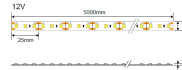

LED traka 12V 2835 nevodootporna 5mm

Vlast

9W/m

Svijetla boja

Stamps

Tehnička specifikacija

Brand	Optonica	Instant On	0.1s
Product Code	ST2835-A1	Operating Frequency	50-60 Hz
Power	9W/m	Temperature	-20°C / +40°C
Energy Consumption	9 kWh/1000h	Life span	25 000 Hours
Input voltage	DC12V	LED Type	SMD
Flux	900 lm/m	LEDs/m	120 SMD/M
FLUX per watt	100lm/W	Roll	5 m
IP	20	Lumen maintenance at end of service life	70%
Correlated Color Temperature	4200K	Material	Flex PCB
Light Color	Neutral white	Dimensions	5mm
EAN Code	3800156649088	Gross weight	0,063 kg
Energy Efficiency Label	F	Net weight	0,051 kg
Beam angle	120°	Warranty	2 Years
On/Off Cycles	25 000x		