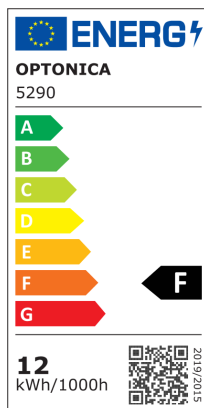

LED mágneses sínlámpa M35 12W fehér - Dimmelhető

Putere

12W

Culoare deschisă

Stamps

RoHS

-80

12
kWh/1000h

Specificatii tehnice

Brand	Optonica	Operating Frequency	50-60 Hz
Product Code	LN12-A4	Temperature	-20°C / +40°C
Power	12W	Ra ≥	80
Energy Consumption	12 kWh/1000h	Life span	25 000 Hours
Input voltage	DC48V	Lumen maintenance at end of service life	70%
Flux	960lm	Size of product	φ65x130 mm
FLUX per watt	80 lm/W	Size of package	215x150x65mm
IP	20	Size of Box	470x345x450mm
Dimmable	Yes	Items per pack	1
Correlated Color Temperature	4000K	Items per box	30
Light Color	Neutral white	Certificate	IP20; CE & RoHS
EAN Code	3800156652903	Gross weight	0,443 kg
Energy Efficiency Label	F	Net weight	0,3692 kg
Beam angle	15°	Series	M35
On/Off Cycles	25 000x	Warranty	2 Years
Material	ALU+PC		