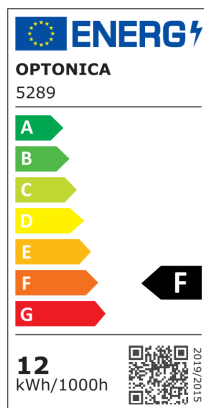

LED mágneses sínlámpa M35 12W fehér - Dimmelhető

Putere

12W

Culoare deschisă

Warm white

Stamps

RoHS

-80

12
kWh/1000h

Specificatii tehnice

Brand	Optonica	Operating Frequency	50-60 Hz
Product Code	LN12-A4	Temperature	-20°C / +40°C
Power	12W	Ra ≥	80
Energy Consumption	12 kWh/1000h	Life span	25 000 Hours
Input voltage	DC48V	Lumen maintenance at end of service life	70%
Flux	960lm	Size of product	φ65x130 mm
FLUX per watt	80 lm/W	Size of package	215x150x65mm
IP	20	Size of Box	470x345x450mm
Dimmable	Yes	Items per pack	1
Correlated Color Temperature	3000K	Items per box	30
Light Color	Warm white	Certificate	IP20; CE & RoHS
EAN Code	3800156652897	Gross weight	0,443 kg
Energy Efficiency Label	F	Net weight	0,3692 kg
Beam angle	15°	Series	M35
On/Off Cycles	25 000x	Warranty	2 Years
Material	ALU+PC		