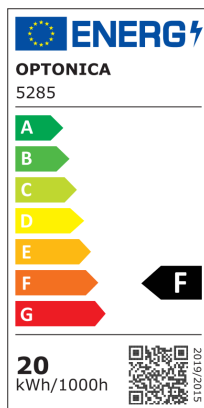

LED Магнитен Прожектор M35 20W Бял - Димируем

Мощност

20W

Цвят на светлината

Топла светлина

Stamps

20 kWh/1000h

Техническа Спецификация

Brand	Optonica	Material	ALU+PC
Product Code	LN20-A4	Operating Frequency	50-60 Hz
Power	20W	Temperature	-20°C / +40°C
Energy Consumption	20 kWh/1000h	Ra ≥	80
Input voltage	DC48V	Life span	25 000 Hours
Flux	1600 lm	Lumen maintenance at end of service life	70%
FLUX per watt	80 lm/W	Size of product	600x34x50.5 mm
IP	20	Size of package	73x38x610 mm
Dimmable	Yes	Size of Box	405x335x255 mm
Correlated Color Temperature	3000K	Items per pack	1
Light Color	Топла светлина	Items per box	30
EAN Code	3800156652859	Certificate	IP20; CE & RoHS
Energy Efficiency Label	F	Gross weight	0,393 kg
Beam angle	120°	Net weight	0,3275 kg
On/Off Cycles	25 000x	Warranty	2 Years
Instant On	0.1s		