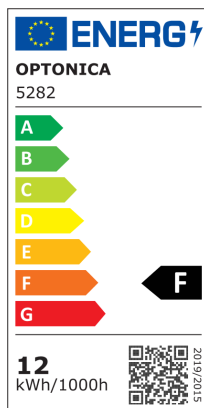

LED magnetska tračna svjetiljka M35 12W crna - prigušiva

Snaga

12W

Svijetla boja

Neutral white

Stamps

RoHS

-80

12
kWh/1000h

Tehnička specifikacija

Brand	Optonica	Material	ALU+PC
Product Code	LN12-A4	Operating Frequency	50-60 Hz
Power	12W	Temperature	-20°C / +40°C
Energy Consumption	12 kWh/1000h	Ra ≥	80
Input voltage	DC48V	Life span	25 000 Hours
Flux	960lm	Lumen maintenance at end of service life	70%
FLUX per watt	80 lm/W	Size of product	φ65x130 mm
IP	20	Size of package	215x150x65mm
Dimmable	Yes	Size of Box	470x345x450mm
Correlated Color Temperature	4000K	Items per pack	1
Light Color	Neutral white	Items per box	30
EAN Code	3800156652828	Certificate	IP20; CE & RoHS
Energy Efficiency Label	F	Gross weight	0,443 kg
Beam angle	15°	Net weight	0,3692 kg
On/Off Cycles	25 000x	Series	M35
Instant On	0.1s	Warranty	2 Years