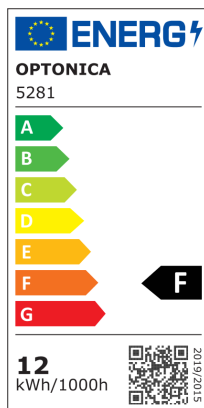

### LED mágneses sínvilágítás M35 12W fekete - Dimmelhető

Putere

12W

Culoare deschisă

Warm white

Stamps

RoHS

-80

## Specificatii tehnice

Brand	Optonica	Material	ALU+PC
Product Code	LN12-A4	Operating Frequency	50-60 Hz
Power	12W	Temperature	-20°C / +40°C
Energy Consumption	12 kWh/1000h	Ra ≥	80
Input voltage	DC48V	Life span	25 000 Hours
Flux	960lm	Lumen maintenance at end of service life	70%
FLUX per watt	80 lm/W	Size of product	φ65x130 mm
IP	20	Size of package	215x150x65mm
Dimmable	Yes	Size of Box	470x345x450mm
Correlated Color Temperature	3000K	Items per pack	1
Light Color	Warm white	Items per box	30
EAN Code	3800156652811	Certificate	IP20; CE & RoHS
Energy Efficiency Label	F	Gross weight	0,443 kg
Beam angle	15°	Net weight	0,3692 kg
On/Off Cycles	25 000x	Series	M35
Instant On	0.1s	Warranty	2 Years