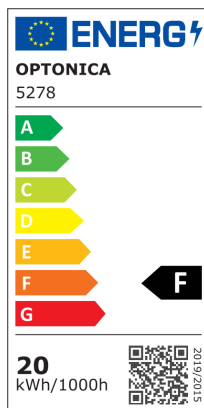

Proiettore per binario LED Magnetico M35 20W Corpo Nero - Dimmerabile

Potenza

20W

Colore della luce

Luce naturale

Stamps

RoHS

-80

20
kWh/1000h

Specifiche tecniche

Brand	Optonica	Temperature	-20°C / +40°C
Product Code	LN20-A4	Ra ≥	80
Power	20W	Life span	25 000 Hours
Energy Consumption	20 kWh/1000h	Lumen maintenance at end of service life	70%
Input voltage	DC48V	Size of product	600x34x50.5 mm
Flux	1600 lm	Size of package	73x38x610 mm
FLUX per watt	80 lm/W	Size of Box	405x335x255 mm
IP	20	Items per pack	1
Dimmable	Yes	Items per box	30
Correlated Color Temperature	4000K	Material	Plastic+ALU
Light Color	Luce naturale	Colors	Black
EAN Code	3800156652781	Certificate	IP20; CE & RoHS
Energy Efficiency Label	F	Gross weight	0,666 kg
Beam angle	120°	Net weight	0,584 kg
On/Off Cycles	25 000x	Series	M35
Instant On	0.1s	Warranty	2 Years
Operating Frequency	50-60 Hz		