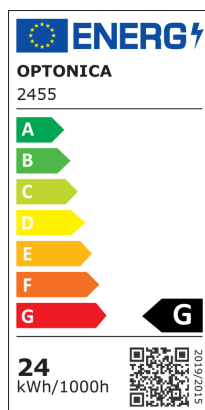

LED ugrađeni modul četvrtasti

Vlast

24W

Svijetla boja

Stamps

Tehnička specifikacija

Brand	Optonica	On/Off Cycles	25 000x
Product Code	DL24-A4	Instant On	0.2s
Power	24W	Material	Aluminium
Energy Consumption	24 kWh/1000h	Operating Frequency	50-60 Hz
Input voltage	AC 85-260V	Temperature	-20°C / +40°C
Flux	1700 lm	Ra ≥	80
FLUX per watt	70lm/W	Life span	25 000 Hours
IP	20	Color Code	845
Dimmable	No	Lumen maintenance at end of service life	70%
Correlated Color Temperature	4500K	Size of product	293x293x25 mm
Light Color	Neutral white	Size of package	370x320x36 mm
Wattage Equivalent	192W	Size of Box	380x325x365 mm
EAN Code	3800156624559	Items per pack	1
Energy Efficiency Label	G	Items per box	10
Beam angle	120°	Gross weight	0,763 kg
Hole Size	285 x 285 mm	Net weight	0,635 kg
Power Factor	0.5	Warranty	2 Years