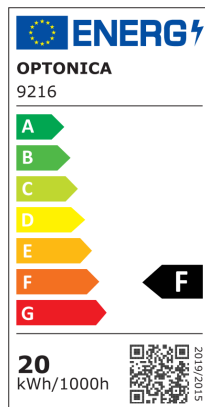

OPTONICA

DATASHEET

LED ulična svjetiljka PF>0,9

Snaga

20W

Svijetla boja

White light

Stamps

Tehnička specifikacija

Brand	Optonica	Operating Frequency	50-60 Hz
Product Code	SL20-A9	Temperature	-20°C / +40°C
Power	20W	Ra ≥	80
Energy Consumption	20 kWh/1000h	Life span	35 000 Hours
Input voltage	AC220-240V	Color Code	727
Flux	2000 lm	Lumen maintenance at end of service life	70%
FLUX per watt	100lm/W	Size of product	128x438x88mm
IP	65	Items per pack	1
Dimmable	No	Items per box	10
Correlated Color Temperature	6000K	Color Of The Shell	Grey
Light Color	White light	Material	ALU+Glass
Wattage Equivalent	145W	Cable	30cm, 3x0.75mm ² black rubber cable
EAN Code	3800156692169	Chip	LUMILEDS 2835
Energy Efficiency Label	F	Glass	Lens
Beam angle	75x135°	Certificate	IP65, CE & RoHS
Hole Size	Ø 55mm	Gross weight	3,397 kg
On/Off Cycles	35 000x	Net weight	3,0882 kg