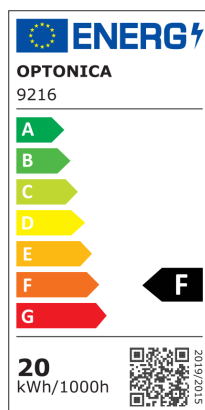

OPTONICA

DATASHEET

Luce Stradale LED PF>0.9

Potenza

20W

Colore della luce

Stamps

Specifiche tecniche

Brand	Optonica	Operating Frequency	50-60 Hz
Product Code	SL20-A9	Temperature	-20°C / +40°C
Power	20W	Ra ≥	80
Energy Consumption	20 kWh/1000h	Life span	35 000 Hours
Input voltage	AC220-240V	Color Code	727
Flux	2000 lm	Lumen maintenance at end of service life	70%
FLUX per watt	100lm/W	Size of product	128x438x88mm
IP	65	Items per pack	1
Dimmable	No	Items per box	10
Correlated Color Temperature	6000K	Color Of The Shell	Grey
Light Color	Luce fredda	Material	ALU+Glass
Wattage Equivalent	145W	Cable	30cm, 3x0.75mm ² black rubber cable
EAN Code	3800156692169	Chip	LUMILEDS 2835
Energy Efficiency Label	F	Glass	Lens
Beam angle	75x135°	Certificate	IP65, CE & RoHS
Hole Size	Ø 55mm	Gross weight	3,397 kg
On/Off Cycles	35 000x	Net weight	3,0882 kg