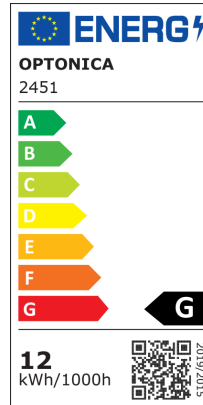

### LED ugrađeni modul četvrtasti

Snaga

12W

Svijetla boja

Stamps

RoHS

-80

## Tehnička specifikacija

Brand	Optonica	On/Off Cycles	25 000x
Product Code	DL12-A4	Instant On	0.2s
Power	12W	Material	Aluminium
Energy Consumption	12 kWh/1000h	Operating Frequency	50-60 Hz
Input voltage	AC180-260V	Temperature	-20°C / +40°C
Flux	840 lm	Ra ≥	80
FLUX per watt	70lm/W	Life span	25 000 Hours
IP	20	Color Code	845
Dimmable	No	Lumen maintenance at end of service life	70%
Correlated Color Temperature	4500K	Size of product	170x170x25 mm
Light Color	Neutral white	Size of package	180x210x35 mm
Wattage Equivalent	96W	Size of Box	550x370x225 mm
EAN Code	3800156624511	Items per pack	1
Energy Efficiency Label	G	Items per box	30
Beam angle	120°	Gross weight	0,267 kg
Hole Size	155x155 mm	Net weight	0,217 kg
Power Factor	0.5	Warranty	2 Years