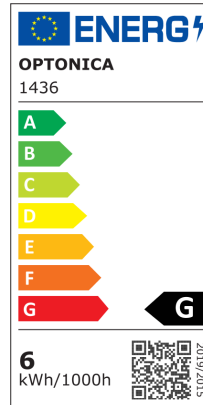

OPTONICA

DATASHEET

LED SVIJEĆA E14 5,5W 450LM 175-256V

Snaga

5.5 W

Svijetla boja

Neutral white

Stamps

RoHS

-80

Tehnička specifikacija

Brand	Optonica	On/Off Cycles	25 000x
Product Code	SP6-A8	Instant On	0.1s
Socket	E14	Operating Frequency	50-60 Hz
Power	5.5 W	Temperature	-20°C / +40°C
Energy Consumption	5.5 kWh/1000h	Ra ≥	80
Input voltage	AC175-265V	Life span	25 000 Hours
Flux	450 lm	Lumen maintenance at end of service life	70%
FLUX per watt	82lm/W	Size of product	37x125 mm
IP	20	Size of package	135x40x40 mm
Dimmable	No	Size of Box	405x210x290 mm
Correlated Color Temperature	4500K	Items per pack	1
Light Color	Neutral white	Items per box	100
EAN Code	3800156614369	Material	Plastic+ALU
Energy Efficiency Label	G	Gross weight	0,025 kg
Beam angle	200°	Net weight	0,015 kg
Power Factor	0.5	Warranty	2 Years
Power LED	5.5 W		