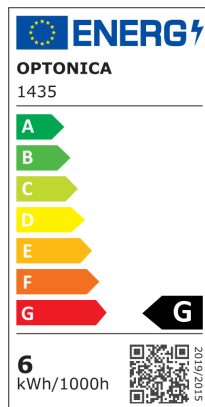

OPTONICA

DATASHEET

LED SVIJEĆA E14 5,5W 450LM 175-256V

Snaga

5.5 W

Svijetla boja

White light

Stamps

Tehnička specifikacija

Brand	Optonica	On/Off Cycles	25 000x
Product Code	SP6-A8	Instant On	0.1s
Socket	E14	Operating Frequency	50-60 Hz
Power	5.5 W	Temperature	-20°C / +40°C
Energy Consumption	5.5 kWh/1000h	Ra ≥	80
Input voltage	AC175-265V	Life span	25 000 Hours
Flux	450 lm	Lumen maintenance at end of service life	70%
FLUX per watt	82lm/W	Size of product	37x125 mm
IP	20	Size of package	135x40x40 mm
Dimmable	No	Size of Box	405x210x290 mm
Correlated Color Temperature	6000K	Items per pack	1
Light Color	White light	Items per box	100
EAN Code	3800156614352	Material	Plastic+ALU
Energy Efficiency Label	G	Gross weight	0,025 kg
Beam angle	200°	Net weight	0,015 kg
Power Factor	0.5	Warranty	2 Years
Power LED	5.5 W		