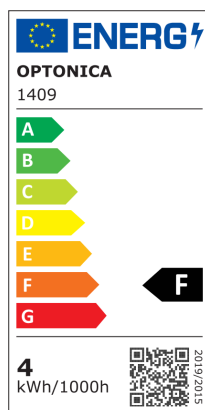

LED žarulja E14 G45 3,5W 300LM 220-240V

Snaga

3.5 W

Svijetla boja

Stamps

Tehnička specifikacija

Brand	Optonica	On/Off Cycles	25 000x
Product Code	SP4-A5	Instant On	0.1s
Socket	E14	Operating Frequency	50-60 Hz
Power	3.5 W	Temperature	-20°C / +40°C
Energy Consumption	3.5 kWh/1000h	Ra ≥	80
Input voltage	AC175-265V	Life span	25 000 Hours
Flux	300lm	Lumen maintenance at end of service life	70%
FLUX per watt	86lm/W	Size of product	45x78 mm
IP	20	Size of package	90x45x45 mm
Dimmable	No	Size of Box	485x250x195 mm
Correlated Color Temperature	2700K	Items per pack	1
Light Color	Warm white	Items per box	100
EAN Code	3800156614093	Material	Plastic+ALU
Energy Efficiency Label	F	Candela	34 cd
Beam angle	240°	Gross weight	0,020 kg
Power Factor	0.5	Net weight	0,012 kg
Power LED	3.5 W	Warranty	2 Years