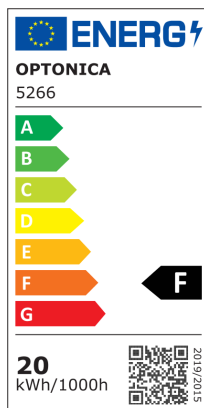

LED Магнитно Интериорно Осветление 20W M35

Мощност

20W

Цвят на светлината

Stamps

Техническа Спецификация

Brand	Optonica	Temperature	-20°C / +40°C
Product Code	LN20-A4	Ra ≥	80
Power	20W	Life span	25 000 Hours
Energy Consumption	20 kWh/1000h	Lumen maintenance at end of service life	70%
Input voltage	DC48V	Size of product	600x34x50.5 mm
Flux	1600 lm	Size of package	73x38x610 mm
FLUX per watt	80 lm/W	Size of Box	625x405x255 mm
Dimmable	No	Items per pack	1
Correlated Color Temperature	4000K	Items per box	30
Light Color	Неутрална светлина	Material	ALU + PC
EAN Code	3800156652668	Gross weight	0,666 kg
Energy Efficiency Label	F	Net weight	0,584 kg
Beam angle	120°	Series	M35
On/Off Cycles	25 000x	Warranty	2 Years
Operating Frequency	50-60 Hz		