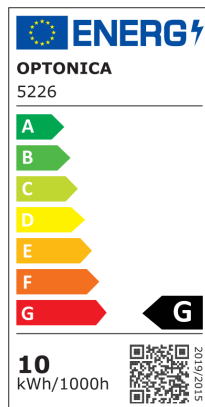

LED mágneses sávfény M15 10W

Putere

10W

Culoare deschisă

Stamps

Specificatii tehnice

Brand	Optonica	Temperature	-20°C / +40°C
Product Code	LN10-A4	Ra ≥	80
Power	10W	Life span	25 000 Hours
Energy Consumption	10 kWh/1000h	Lumen maintenance at end of service life	70%
Input voltage	DC48V	Size of product	300x15x18 mm
Flux	650 lm	Size of package	310x20x37 mm
FLUX per watt	65lm/W	Size of Box	325x220x205 mm
Dimmable	No	Items per pack	1
Correlated Color Temperature	3000K	Items per box	50
Light Color	Warm white	Material	ALU + PC
EAN Code	3800156652262	Gross weight	0,130 kg
Energy Efficiency Label	G	Net weight	0,101 kg
Beam angle	120°	Series	M15
On/Off Cycles	25 000x	Warranty	2 Years
Operating Frequency	50-60 Hz		