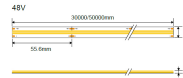

Striscia LED COB 48V 6W colore Milky - Rotolo da 20m

Colore della luce

Stamps

Specifiche tecniche

Brand	Optonica	Instant On	0.1s
Product Code	ST48-A2	Temperature	-20°C / +40°C
Input voltage	DC48V	Ra ≥	80
Flux	500 lm/m	LED Type	COB
FLUX per watt	83lm/W	LEDs/m	504
IP	67	Roll	20 m
Dimmable	Yes	Lumen maintenance at end of service life	70%
Correlated Color Temperature	3000K	Size of product	Strip - 10 mm / Product - 12 mm
Light Color	Luce calda	Material	Flex PCB
EAN Code	3800156649392	Accessories	6539
Energy Efficiency Label	F	Gross weight	0,075 kg
Beam angle	120°	Net weight	0,0651 kg
On/Off Cycles	25 000x	Warranty	2 Years