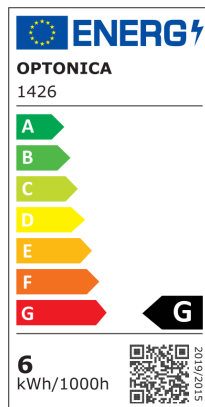

OPTONICA

DATASHEET

LED svijeća E14 C37

Snaga

5.5 W

Svijetla boja

Neutral white

Stamps

Tehnička specifikacija

Brand	Optonica	On/Off Cycles	25 000x
Product Code	SP6-A8	Instant On	0.2s
Socket	E14	Material	ALU+PC
Power	5.5 W	Operating Frequency	50-60 Hz
Energy Consumption	5.5 kWh/1000h	Temperature	-20°C / +40°C
Input voltage	AC220-240V	Ra ≥	80
Flux	450 lm	Life span	25 000 Hours
FLUX per watt	82lm/W	Lumen maintenance at end of service life	70%
IP	20	Size of product	37x100 mm
Dimmable	No	Size of package	110x40x40 mm
Correlated Color Temperature	4000K	Size of Box	405x210x235 mm
Light Color	Neutral white	Items per pack	1
EAN Code	3800156614260	Items per box	100
Energy Efficiency Label	G	Gross weight	0,021 kg
Beam angle	180°	Net weight	0,015 kg
Power Factor	0.5	Warranty	2 Years