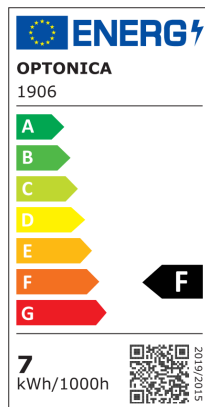

LED žarulja GU10 110°

Vlast

6.5W

Svijetla boja

 Warm white

Stamps

Tehnička specifikacija

Brand	Optonica	On/Off Cycles	25 000x
Product Code	SP7-A3	Instant On	0.2s
Socket	GU10	Material	ALU+PC
Power	6.5W	Operating Frequency	50-60 Hz
Energy Consumption	6.5 kWh/1000h	Temperature	-20°C / +40°C
Input voltage	AC175-265V	Ra ≥	80
Flux	550 lm	Life span	25 000 Hours
FLUX per watt	71lm/W	Lumen maintenance at end of service life	70%
IP	20	Size of product	57x50 mm
Dimmable	No	Size of package	60x50x50 mm
Correlated Color Temperature	2700K	Size of Box	530x275x145 mm
Light Color	Warm white	Items per pack	1
EAN Code	3800156619067	Items per box	100
Energy Efficiency Label	F	Gross weight	0,026 kg
Beam angle	110°	Net weight	0,017 kg
Power Factor	0.5	Warranty	2 Years