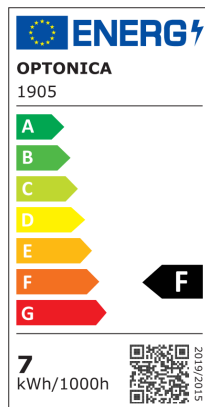

OPTONICA

DATASHEET

LED žarulja GU10 110°

Vlast

6.5W

Svijetla boja

Neutral white

Stamps

Tehnička specifikacija

Brand	Optonica	On/Off Cycles	25 000x
Product Code	SP7-A3	Instant On	0.2s
Socket	GU10	Material	ALU+PC
Power	6.5W	Operating Frequency	50-60 Hz
Energy Consumption	6.5 kWh/1000h	Temperature	-20°C / +40°C
Input voltage	AC175-265V	Ra ≥	80
Flux	550 lm	Life span	25 000 Hours
FLUX per watt	71lm/W	Lumen maintenance at end of service life	70%
IP	20	Size of product	57x50 mm
Dimmable	No	Size of package	60x50x50 mm
Correlated Color Temperature	4500K	Size of Box	530x275x145 mm
Light Color	Neutral white	Items per pack	1
EAN Code	3800156619050	Items per box	100
Energy Efficiency Label	F	Gross weight	0,026 kg
Beam angle	110°	Net weight	0,017 kg
Power Factor	0.5	Warranty	2 Years