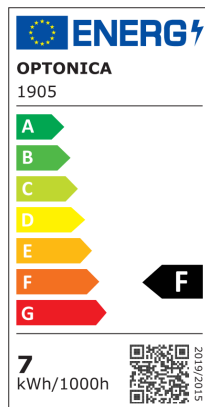

LED žarulja GU10 110°

Snaga

6.5W

Svijetla boja

Stamps

Tehnička specifikacija

Brand	Optonica	On/Off Cycles	25 000x
Product Code	SP7-A3	Instant On	0.2s
Socket	GU10	Material	ALU+PC
Power	6.5W	Operating Frequency	50-60 Hz
Energy Consumption	6.5 kWh/1000h	Temperature	-20°C / +40°C
Input voltage	AC175-265V	Ra ≥	80
Flux	550 lm	Life span	25 000 Hours
FLUX per watt	71lm/W	Lumen maintenance at end of service life	70%
IP	20	Size of product	57x50 mm
Dimmable	No	Size of package	60x50x50 mm
Correlated Color Temperature	4500K	Size of Box	530x275x145 mm
Light Color	Neutral white	Items per pack	1
EAN Code	3800156619050	Items per box	100
Energy Efficiency Label	F	Gross weight	0,026 kg
Beam angle	110°	Net weight	0,017 kg
Power Factor	0.5	Warranty	2 Years