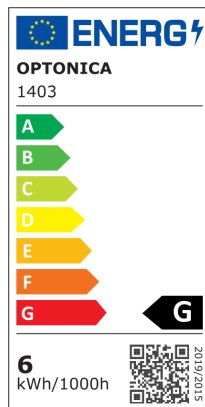

LED žarulja E14 G45 5,5 W

Snaga

5.5 W

Svijetla boja

Stamps

Tehnička specifikacija

| | | | |
|-------------------------------------|---------------|---|----------------|
| Brand | Optonica | On/Off Cycles | 25 000x |
| Product Code | SP6-A8 | Instant On | 0.2s |
| Socket | E14 | Operating Frequency | 50-60 Hz |
| Power | 5.5 W | Temperature | -20°C / +40°C |
| Energy Consumption | 5.5 kWh/1000h | Ra ≥ | 80 |
| Input voltage | AC220-240V | Life span | 25 000 Hours |
| Flux | 450 lm | Lumen maintenance at end of service life | 70% |
| FLUX per watt | 81lm/W | Size of product | 45x78 mm |
| IP | 20 | Size of package | 90x45x45 mm |
| Dimmable | No | Size of Box | 485x250x195 mm |
| Correlated Color Temperature | 2700K | Items per pack | 1 |
| Light Color | Warm white | Items per box | 100 |
| EAN Code | 3800156614031 | Material | Plastic+ALU |
| Energy Efficiency Label | G | Gross weight | 0,021 kg |
| Beam angle | 240° | Net weight | 0,014 kg |
| Power Factor | 0.5 | Warranty | 2 Years |