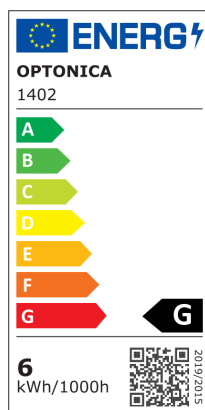

LED žarulja E14 G45 5,5 W

Snaga

5.5 W

Svijetla boja

Stamps

Tehnička specifikacija

Brand	Optonica	On/Off Cycles	25 000x
Product Code	SP6-A8	Instant On	0.2s
Socket	E14	Operating Frequency	50-60 Hz
Power	5.5 W	Temperature	-20°C / +40°C
Energy Consumption	5.5 kWh/1000h	Ra ≥	80
Input voltage	AC220-240V	Life span	25 000 Hours
Flux	450 lm	Lumen maintenance at end of service life	70%
FLUX per watt	81lm/W	Size of product	45x78 mm
IP	20	Size of package	90x45x45 mm
Dimmable	No	Size of Box	485x250x195 mm
Correlated Color Temperature	4500K	Items per pack	1
Light Color	Neutral white	Items per box	100
EAN Code	3800156614024	Material	Plastic+ALU
Energy Efficiency Label	G	Gross weight	0,021 kg
Beam angle	240°	Net weight	0,014 kg
Power Factor	0.5	Warranty	2 Years