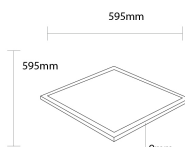

LED panel 60x60 CRI>90 (minimalna narudžba 6 kom/kutija)

Snaga

36W

Svijetla boja

White light

Stamps

RoHS

-80

Tehnička specifikacija

Brand	Optonica	Operating Frequency	50-60 Hz
Product Code	DL36-A1	Temperature	-20°C / +40°C
Power	36W	Ra ≥	90
Energy Consumption	36 kWh/1000h	Life span	25 000 Hours
Input voltage	AC175-265V	Color Code	860
Flux	3600 lm	Body Color	White
FLUX per watt	100lm/W	Lumen maintenance at end of service life	70%
IP	20	Size of product	595x595x9 mm
Dimmable	No	Items per pack	NO BOX
Correlated Color Temperature	6000K	Items per box	6
Light Color	White light	Material	Plastic+ALU
EAN Code	3800156627178	Gross weight	1,700 kg
Energy Efficiency Label	E	Net weight	1,680 kg
Beam angle	120°	Warranty	2 Years
On/Off Cycles	100 000x		