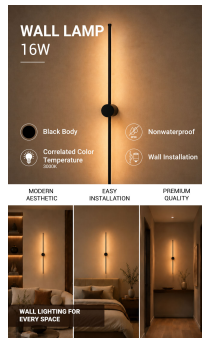

Luz de Pared LED 16W

Potencia

16W

Color de luz

 Blanco cálido

Stamps

Especificación técnica

Brand	Optonica	On/Off Cycles	100 000x
Power	16W	Instant On	0.1s
Energy Consumption	16 kWh/1000h	Material	Aluminium
Input voltage	AC220-240V	Temperature	-20°C / +40°C
Flux	1120 lm	Life span	25 000 Hours
IP	20	Color Code	830
Dimmable	No	Body Color	Black
Correlated Color Temperature	3000K	Lumen maintenance at end of service life	70%
Light Color	Blanco cálido	Size of product	Ø 60 x 810 x 105 mm
EAN Code	3800156620940	Gross weight	0,443 kg
Energy Efficiency Label	G	Net weight	0,313 kg
Beam angle	90°	Warranty	2 Years