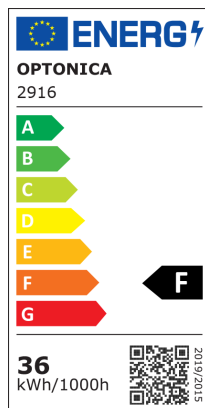

LED stropna svjetiljka okruglog oblika, bijelo kućište

Snaga

36W

Svijetla boja

Stamps

Tehnička specifikacija

Brand	Optonica	Operating Frequency	50-60 Hz
Product Code	PD36-A2	Temperature	-20°C / +40°C
Power	36W	Ra ≥	80
Energy Consumption	36 kWh/1000h	Life span	25 000 Hours
Input voltage	AC: 175-260V	Weight of Product	2.130 kg
Flux	2700 lm	Color Code	830
FLUX per watt	75lm/W	Body Color	White
IP	20	LED Type	5630 SMD
Dimmable	No	Lumen maintenance at end of service life	70%
Correlated Color Temperature	3000K	Size of product	φ500x80 mm
Light Color	Warm white	Size of package	550x60x550 mm
Wattage Equivalent	160W	Size of Box	560x380x565 mm
EAN Code	3800156629165	Items per pack	1
Energy Efficiency Label	F	Items per box	6
Beam angle	120°	Material	PC
Power Factor	0.9	Gross weight	2,157 kg
On/Off Cycles	25 000x	Net weight	1,744 kg

Instant On

0.1s

Warranty

2 Years
