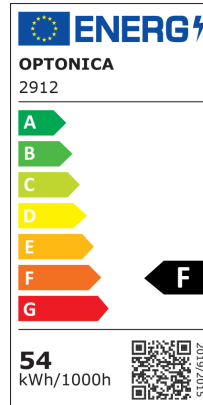

Luce da Soffitto LED Corpo Bianco - Rotonda

Potenza

54W

Colore della luce

Stamps

RoHS

-80

Specifiche tecniche

Brand	Optonica	Material	Plastic
Product Code	PD54-A2	Operating Frequency	50-60 Hz
Power	54W	Temperature	-20°C / +40°C
Energy Consumption	54 kWh/1000h	Ra ≥	80
Input voltage	AC: 175-260V	Life span	25 000 Hours
Flux	4050 lm	Color Code	830
FLUX per watt	75lm/W	Body Color	White
IP	20	LED Type	5630 SMD
Dimmable	No	Lumen maintenance at end of service life	70%
Correlated Color Temperature	3000K	Size of product	φ600x50 mm
Light Color	Luce calda	Size of package	650x60x650 mm
Wattage Equivalent	230W	Size of Box	660x380x665 mm
EAN Code	3800156629127	Items per pack	1
Energy Efficiency Label	F	Items per box	6
Beam angle	120°	Gross weight	2,690 kg
Power Factor	0.9	Net weight	2,277 kg
On/Off Cycles	25 000x	Warranty	2 Years
Instant On	0.1s		